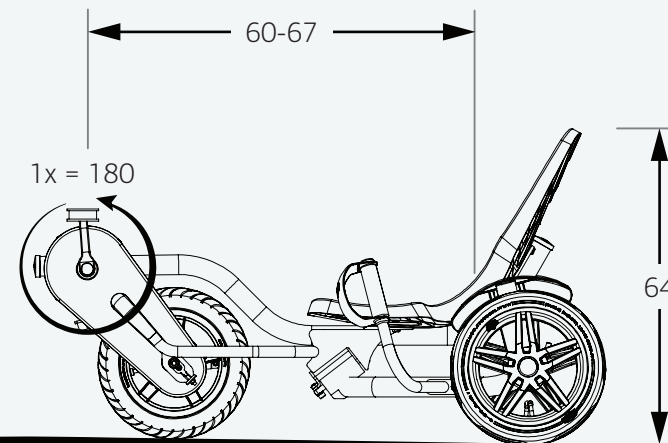

Adjustable seat

Steer by moving your body

Pneumatic tyres for a comfortable ride

With the BFR you brake using the coaster brake and you can ride in reverse when at a standstill

Weight product: 23.5 kg

Weight product: 25.5 kg

Box size (cm) 25x76x96

age

4-12

BERGTOYS.COM

EAN-CODE: 8715839061079

BERG STREET-X ACCESSORIES

Steering by moving your body

Accessory	Article	Product weight	Product weight + Box	Box size in CM
1 BERG Flag support	56.09.03.00	? kg	? kg	5x5x10
2 BERG Flag	50.99.42.01	? kg	? kg	2x2x100

*Super **sharp turns** just like on the bike!*

BERG STREET-X DATA

Steering by moving your body

* All dimensions in cm

BERGTOYS.COM

BERG STREET-X DATA

Steering by moving your body

General

Recommended age	4 - 12 years
Max user height	170 cm
Max user weight	60 kg
Parental supervision necessary	Yes
Safety mark	CE
Assembly time	±30 min

Physical characteristics

Length	117 cm
Width	76 cm
Height	65 cm