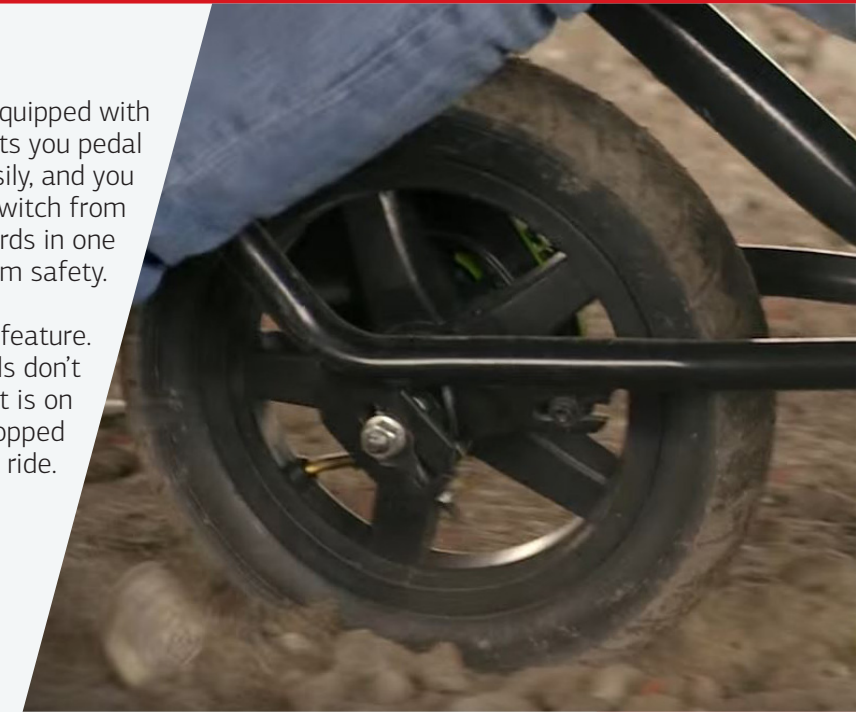

1. BFR-SYSTEM

The BERG Street-X is equipped with a unique BFR hub. This lets you pedal forwards and backwards easily, and you have a coaster brake. You can switch from pedalling forwards to backwards in one action. This ensures maximum safety.

The BF hub has a freewheel feature. This means that the pedals don't keep turning while the go-kart is on the move and you have stopped pedalling. This ensures a safe ride.