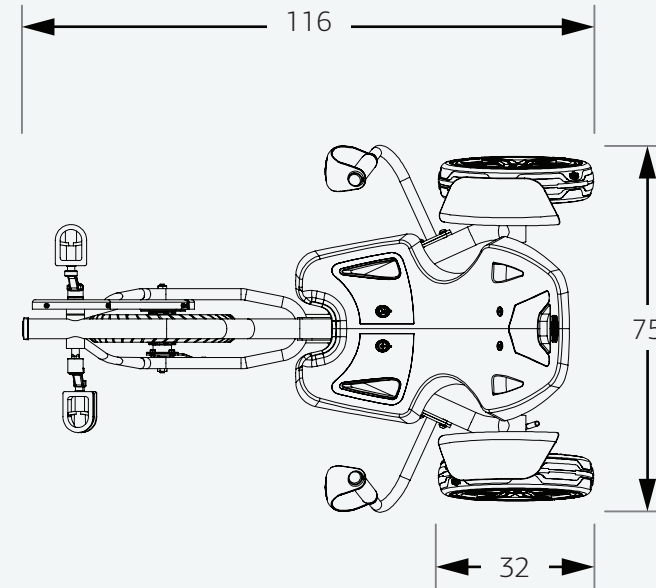

Adjustable seat

Steer by moving your body

Pneumatic tyres for a comfortable ride

With the BFR you brake using the coaster brake and you can ride in reverse when at a standstill

Weight product: 23.5 kg

Weight product: 25.5 kg

Box size (cm) 25x76x96

age

4-12

BERGTOYS.COM

EAN-CODE: 8715839061079

BERG STREET-X ACCESSORIES

Steering by moving your body

Accessory	Article	Product weight	Product weight + Box	Box size in CM
1 BERG Flag support	56.09.03.00	? kg	? kg	5x5x10
2 BERG Flag	50.99.42.01	? kg	? kg	2x2x100

*Super **sharp turns** just like on the bike!*

BERG STREET-X DATA

Steering by moving your body

* All dimensions in cm

BERGTOYS.COM

BERG STREET-X DATA

Steering by moving your body

General

Recommended age	4 - 12 years
Max user height	170 cm
Max user weight	60 kg
Parental supervision necessary	Yes
Safety mark	CE
Assembly time	±30 min

Physical characteristics

Length	117 cm
Width	76 cm
Height	65 cm