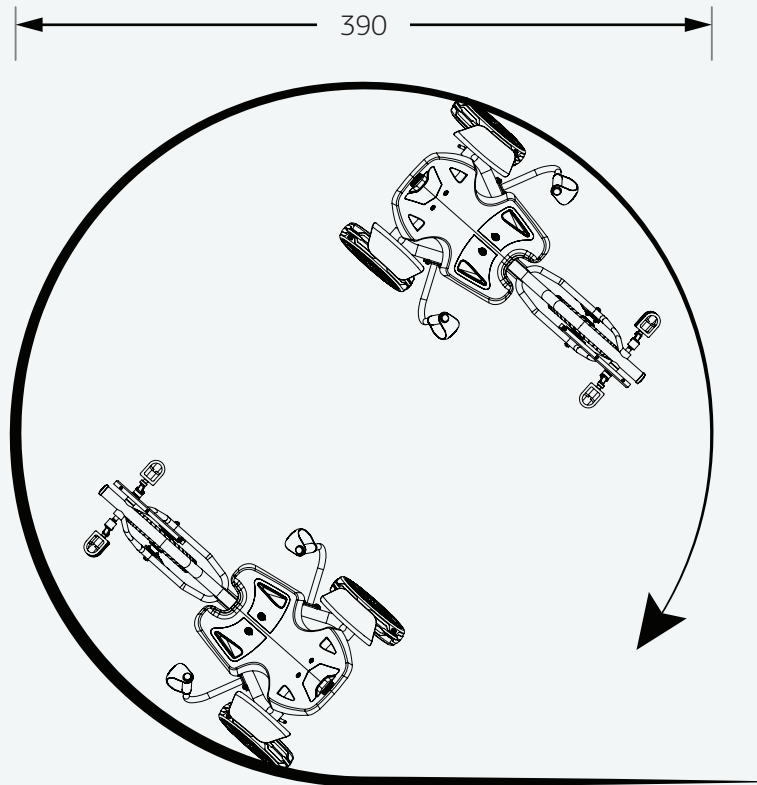

Adjustable seat

Steer by moving your body

Pneumatic tyres for a comfortable ride

With the BFR you brake using the coaster brake and you can ride in reverse when at a standstill

Weight product: 23.5 kg

Weight product: 25.5 kg

Box size (cm) 25x76x96

age

4-12

BERGTOYS.COM

EAN-CODE: 8715839061079

BERG STREET-X ACCESSORIES

Steering by moving your body

Accessory	Article	Product weight	Product weight + Box	Box size in CM
1 BERG Flag support	56.09.03.00	? kg	? kg	5x5x10
2 BERG Flag	50.99.42.01	? kg	? kg	2x2x100

*Super **sharp turns** just like on the bike!*

BERG STREET-X DATA

Steering by moving your body

* All dimensions in cm

BERGTOYS.COM

BERG STREET-X DATA

Steering by moving your body

General